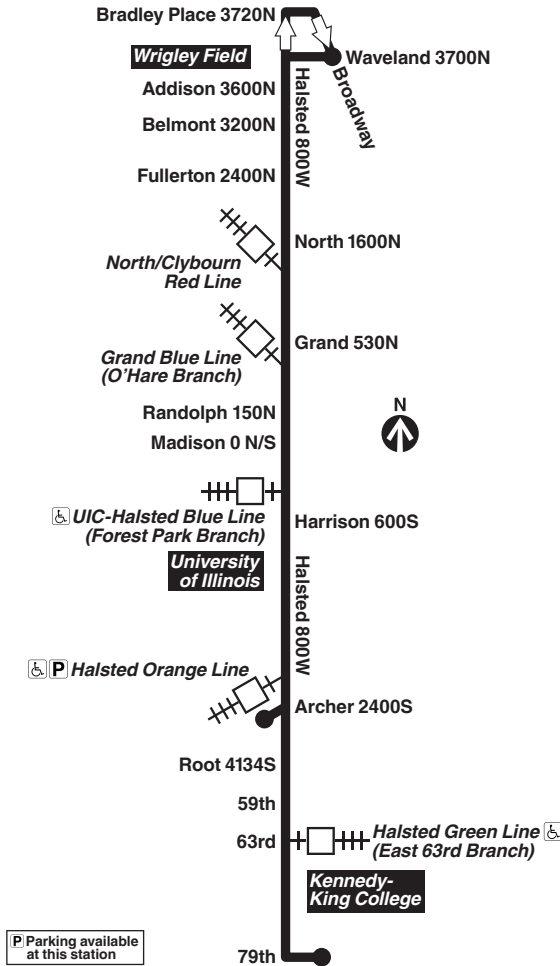

Federal law requires priority seating be designated for seniors and people with disabilities. **Please stand up** and yield these seats when needed for qualifying riders or when asked.

Schedules and other info in this timetable are subject to change. CTA does not assume responsibility for errors in timetables nor for inconvenience or damage resulting from delays.

Pay close attention to destination signs and announcements when boarding: added service may sometimes be provided over portions of this or any bus route and some trips can end before the furthest terminal on a line depending on service needs or time of day.

Bicycle racks are installed on the front of all CTA buses and are allowed on CTA trains during certain hours. See our Bike & Ride brochure or webpage for help on how to use racks and more.

Know before you go: Get alerts from us by text or e-mail about planned service changes every week or instant alerts for unplanned reroutes and disruptions. Sign up for CTA Updates today at transitchicago.com/updates.

For more travel information, use the Ventra app or call the RTA Travel Information Center at 312-836-7000. *Para obtener mayor información, en Español, llame al Centro de Información a 312-836-7000.*

Chicago Transit Authority

8 Halsted

Effective Mar. 23, 2025

All CTA buses are accessible

transitchicago.com/bus/8

Monday thru Friday

#8 Halsted

Northbound

LV Halsted/79th	Halsted/Root	Halsted Orange Line stn	UIC-Halsted Blue Ln	Halsted/North Branch	Halsted/Fullerton/Lincoln	AR Broadway/Waveland
4:05 a	4:25 a	4:35 a	4:47 a	4:55 a	5:04 a	5:13 a
4:24	4:44	4:54	5:06	5:14	5:23	5:32
4:41	5:02	5:12	5:24	5:33	5:42	5:50
4:58	5:19	5:29	5:41	5:50	5:59	6:07
5:14	5:36	5:47	5:59	6:08	6:16	6:24
5:29	5:51	6:02	6:15	6:24	6:33	6:41
5:43	6:05	6:17	6:31	6:40	6:49	6:57
5:56	6:18	6:30	6:45	6:54	7:04	7:12
6:06	6:29	6:41	6:56	7:06	7:17	7:25
6:15	6:38	6:51	7:06	7:16	7:27	7:36
6:22	6:45	6:58	7:14	7:24	7:35	7:43
6:28	6:51	7:04	7:20	7:31	7:42	7:50

then every 5 minutes from Halsted/79th until

6:58	7:23	7:37	7:54	8:05	8:17	8:26
7:03	7:28	7:42	7:59	8:10	-----	-----
7:08	7:34	7:48	8:06	8:17	8:29	8:38
7:13	7:39	7:53	8:11	8:15M	-----	-----
7:18	7:44	7:58	8:16	8:27	8:39	8:47
7:48E	7:49	8:04	8:22	8:34	-----	-----
7:28	7:54	8:09	8:27	8:39	8:50	8:59
7:32	7:59	8:13	8:32	8:44	-----	-----
7:37	8:03	8:18	8:37	8:48	9:00	9:08
8:07E	8:08	8:22	8:41	8:53	-----	-----
7:46	8:12	8:27	8:46	8:57	9:09	9:17
7:50	8:17	8:31	8:50	9:02	-----	-----
7:55	8:21	8:36	8:55	9:06	9:18	9:26

then every 7 to 14 minutes from Halsted/79th to Broadway/Waveland and every 5 to 8 minutes from Root/Halsted to Halsted/North Branch until

9:28	9:55	10:08	10:24	10:36	10:48	10:58
10:01E	10:02	10:15	10:32	10:43	-----	-----
9:42	10:09	10:22	10:39	10:50	11:02	11:12
9:49	10:16	10:29	10:46	10:57	11:09	11:19
10:22E	10:23	10:36	10:53	11:04	-----	-----
10:03	10:29	10:43	10:59	11:10	11:23	11:33

then every 9 to 10 minutes from Halsted/79th until

3:04p	3:31p	3:45p	4:03p	4:16p	4:31p	4:42p
3:12	3:39	3:53	4:11	4:24	4:39	4:50
3:46E	3:47	4:01	4:19	4:32	4:47	4:58
3:28	3:55	4:09	4:28	4:41	4:55	5:07

then every 8 to 10 minutes until Halsted/79th and every 12 to 22 minutes from Root/Halsted until

5:10	5:36	5:51	6:11	6:27	6:44	6:56
5:44E	5:45	6:00	6:19	6:35	6:51	7:03
5:29	5:55	6:09	6:27	6:43	6:58	7:11

then every 11 to 16 minutes from Halsted/79th until

7:33	7:57	8:09	8:24	8:35	8:46	8:57
7:50	8:13	8:24	8:39	8:49	9:00	9:11
8:07	8:31	8:42	8:56	9:07	9:18	9:28
8:25	8:48	8:59	9:14	9:24	9:35	9:46
8:43	9:06	9:17	9:32	9:42	9:53	10:04
9:01	9:25	9:36	9:50	10:01	10:12	10:22
9:20	9:44	9:55	10:09	10:20	10:31	10:41
9:40	10:03	10:14	10:29	10:39	10:50	11:01
10:00	10:23	10:33	10:47	10:57	11:08	11:18
10:20	10:42	10:52	11:05	11:14	11:24	11:34
10:40	11:01	11:11	11:24	11:33	11:43	11:53
11:00	11:21	11:31	11:44	11:53	12:03a	12:13a
11:20	11:41	11:51	12:03a	12:13a	12:22	12:32
11:42	12:01a	12:11a	12:23	12:33	12:42	12:52
12:07a	12:26	12:36	12:48	12:57	1:06	1:16
12:32	12:51	1:01	1:12	1:20	1:29	1:38

E - trip begins/ends at Root/Emerald at time shown
M - trip ends at Madison/Halsted at time shown

Southbound